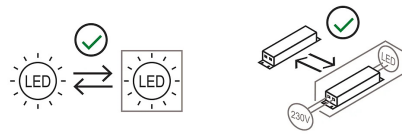

Certifications