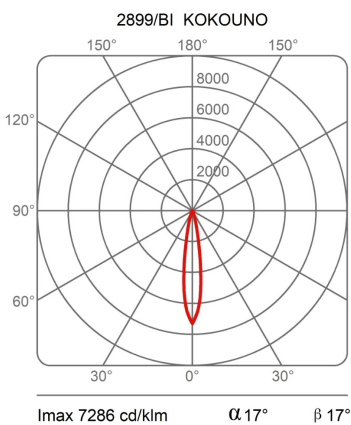

Kokouno Ceiling

Ceiling H 25 cm

Studio PLS Design

colors

Typology Ceiling

Utilisation Indoor

230V 8.9 W 1120 lm

direct light

Dimensions

Lunghezza 25 cm
 Diameter 5,5 cm
 Weight 1 Kg

Materials

Structure aluminium Diffuser polycarbonate

Voltage	230V	Watt	8.9 W
Power unit		Lumen	1120 lm
Mounting Power Supply	Indoor	CRI	>80
Power supply	Electronic power supply	Duration	50000 h
Dimming	No dimmable	CCT	3000 K
		Energy class	E

Certifications

Photometric curves

h (m)	Ø	Em (lux)
h1	0.3/0.3	2591
h2	0.6/0.6	648
h3	0.9/0.9	288
h4	1.2/1.2	162
h5	1.5/1.5	104

h (m)	Ø	Em (lux)
h1	0.3/0.3	2591
h2	0.6/0.6	648
h3	0.9/0.9	288
h4	1.2/1.2	162
h5	1.5/1.5	104