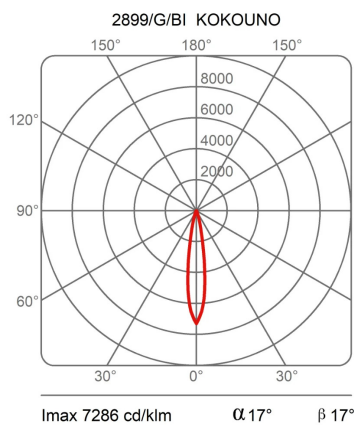

Kokouno Ceiling

Ceiling H 25 cm

Studio PLS Design

colors

Typology Ceiling

Utilisation Indoor

230V 8.9 W 1120 lm

direct light

Dimensions

Lunghezza 25 cm
 Diameter 5,5 cm
 Weight 1 Kg

Materials

Structure aluminium Diffuser polycarbonate

Voltage	230V	Watt	8.9 W
Power unit		Lumen	1120 lm
Mounting Power Supply	Indoor	CRI	>80
Power supply	Electronic power supply	Duration	50000 h
Dimming	No dimmable	CCT	3000 K
		Energy class	E

Certifications

Photometric curves

h (m)	Ø	Em (lux)
h1	0.3/0.3	2591
h2	0.6/0.6	648
h3	0.9/0.9	288
h4	1.2/1.2	162
h5	1.5/1.5	104

h (m)	Ø	Em (lux)
h1	0.3/0.3	2591
h2	0.6/0.6	648
h3	0.9/0.9	288
h4	1.2/1.2	162
h5	1.5/1.5	104